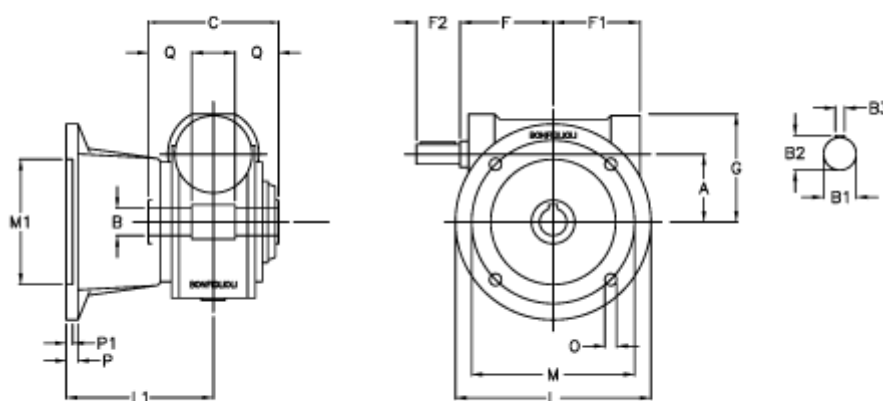

Data Sheet

Article number: 3901049028600

Description: Worm gear with solid input shaft
VF 49FA-28-HS

Measures

a	= 49.5	F1 = 63	P = 12
B	= 25	F2 = 40	P1 = 10
B1	= 16	g = 80	Q = 22.5
B2	= 18.0	L = 125	
B3	= 5	L1 = 115	
C	= 82	m = 90	
Description	= VF 49FA-xx-HS	M1 = 70	
F	= 65	O = 10.5	